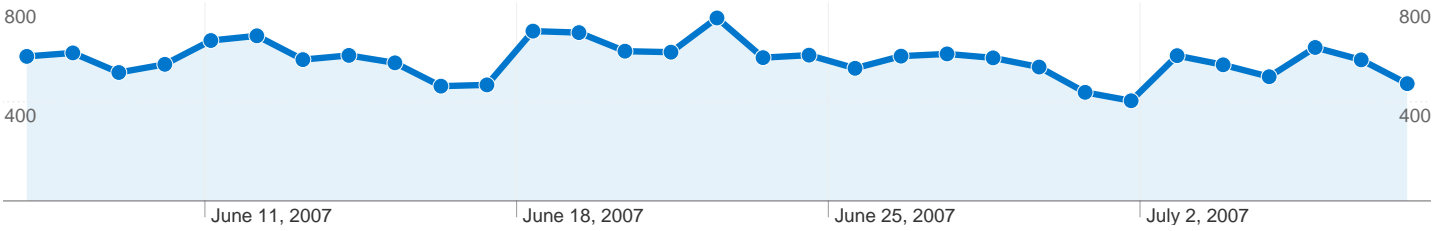

Site Usage

17,647 Visits

150,130 Pageviews

8.51 Pages/Visit

00:06:40 Avg. Time on Site

20.21% Bounce Rate

20.96% % New Visits

Visitors Overview

4,161 people visited this site

-  **17,647** Visits
-  **4,161** Absolute Unique Visitors
-  **150,130** Pageviews
-  **8.51** Average Pageviews
-  **00:06:40** Time on Site
-  **20.21%** Bounce Rate
-  **20.96%** New Visits

All traffic sources sent a total of 17,647 visits

-  **68.45% Direct Traffic**
-  **17.14% Referring Sites**
-  **14.40% Search Engines**

Top Traffic Sources

Sources	Visits	% visits	Keywords	Visits	% visits
(direct) ((none))	12,080	68.45%	lvfbbody	239	9.40%
google (organic)	1,634	9.26%	drag radials las vegas	87	3.42%
lvfbbody.com (referral)	878	4.98%	stealthbody2k1	85	3.34%
yahoo (organic)	720	4.08%	lv fbbody	70	2.75%
mbworld.org (referral)	190	1.08%	lonegunman cardomain	67	2.64%

17,647 visits came from 6 continents

Site Usage

Visits		Pages/Visit		Avg. Time on Site		% New Visits		Bounce Rate	
17,647		8.51		00:06:40		20.96%		20.21%	
100.00%		8.51 (0.00%)		00:06:40 (0.00%)		20.96% (0.00%)		20.21% (0.00%)	
Continent	Visits	Pages/Visit	Avg. Time on Site	% New Visits	Bounce Rate				
Americas	17,263	8.65	00:06:48	19.56%	19.06%				
Europe	213	1.61	00:00:45	90.61%	72.77%				
Asia	112	2.68	00:01:08	70.54%	74.11%				
Oceania	37	1.84	00:00:57	94.59%	64.86%				
Africa	17	1.35	00:00:41	76.47%	64.71%				
(not set)	5	2.40	00:00:24	40.00%	60.00%				