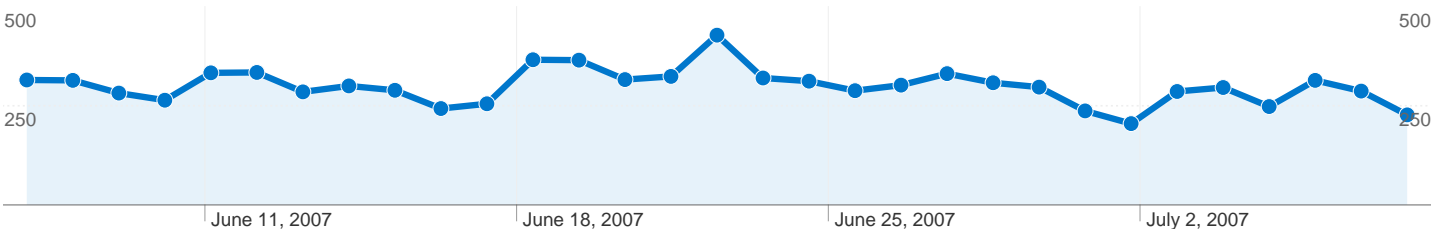

Site Usage

17,647 Visits

150,130 Pageviews

8.51 Pages/Visit

00:06:40 Avg. Time on Site

20.21% Bounce Rate

20.96% % New Visits

Visitors Overview

4,161 people visited this site

-  **17,647** Visits
-  **4,161** Absolute Unique Visitors
-  **150,130** Pageviews
-  **8.51** Average Pageviews
-  **00:06:40** Time on Site
-  **20.21%** Bounce Rate
-  **20.96%** New Visits

All traffic sources sent a total of 17,647 visits

-  **68.45% Direct Traffic**
-  **17.14% Referring Sites**
-  **14.40% Search Engines**

Top Traffic Sources

Sources	Visits	% visits	Keywords	Visits	% visits
(direct) ((none))	12,080	68.45%	lvfbbody	239	9.40%
google (organic)	1,634	9.26%	drag radials las vegas	87	3.42%
lvfbbody.com (referral)	878	4.98%	stealthbody2k1	85	3.34%
yahoo (organic)	720	4.08%	lv fbbody	70	2.75%
mbworld.org (referral)	190	1.08%	lonegunman cardomain	67	2.64%

17,647 visits came from 6 continents

Site Usage

Visits		Pages/Visit		Avg. Time on Site		% New Visits		Bounce Rate	
17,647		8.51		00:06:40		20.96%		20.21%	
100.00%		8.51 (0.00%)		00:06:40 (0.00%)		20.96% (0.00%)		20.21% (0.00%)	
Continent	Visits	Pages/Visit	Avg. Time on Site	% New Visits	Bounce Rate				
Americas	17,263	8.65	00:06:48	19.56%	19.06%				
Europe	213	1.61	00:00:45	90.61%	72.77%				
Asia	112	2.68	00:01:08	70.54%	74.11%				
Oceania	37	1.84	00:00:57	94.59%	64.86%				
Africa	17	1.35	00:00:41	76.47%	64.71%				
(not set)	5	2.40	00:00:24	40.00%	60.00%				