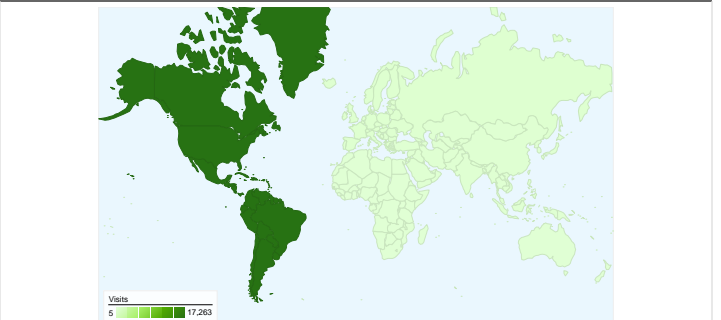

Map Overlay world