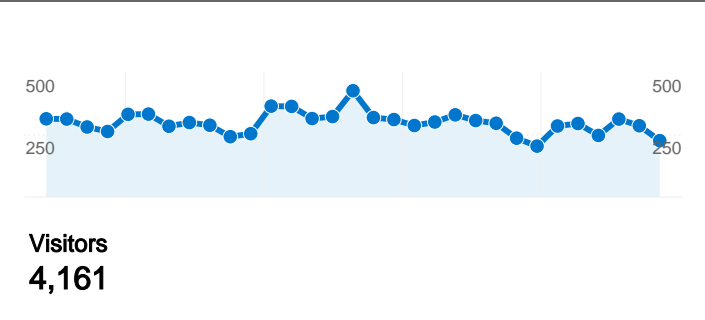

Site Usage

17,647 Visits

150,130 Pageviews

8.51 Pages/Visit

00:06:40 Avg. Time on Site

20.21% Bounce Rate

20.96% % New Visits

Visitors Overview

4,161 people visited this site

-  **17,647** Visits
-  **4,161** Absolute Unique Visitors
-  **150,130** Pageviews
-  **8.51** Average Pageviews
-  **00:06:40** Time on Site
-  **20.21%** Bounce Rate
-  **20.96%** New Visits

All traffic sources sent a total of 17,647 visits

-  **68.45% Direct Traffic**
-  **17.14% Referring Sites**
-  **14.40% Search Engines**

Top Traffic Sources

Sources	Visits	% visits	Keywords	Visits	% visits
(direct) ((none))	12,080	68.45%	lvfbbody	239	9.40%
google (organic)	1,634	9.26%	drag radials las vegas	87	3.42%
lvfbbody.com (referral)	878	4.98%	stealthbody2k1	85	3.34%
yahoo (organic)	720	4.08%	lv fbbody	70	2.75%
mbworld.org (referral)	190	1.08%	lonegunman cardomain	67	2.64%

17,647 visits came from 6 continents

Site Usage

Visits		Pages/Visit		Avg. Time on Site		% New Visits		Bounce Rate	
17,647		8.51		00:06:40		20.96%		20.21%	
100.00%		8.51 (0.00%)		00:06:40 (0.00%)		20.96% (0.00%)		20.21% (0.00%)	
Continent	Visits	Pages/Visit	Avg. Time on Site	% New Visits	Bounce Rate				
Americas	17,263	8.65	00:06:48	19.56%	19.06%				
Europe	213	1.61	00:00:45	90.61%	72.77%				
Asia	112	2.68	00:01:08	70.54%	74.11%				
Oceania	37	1.84	00:00:57	94.59%	64.86%				
Africa	17	1.35	00:00:41	76.47%	64.71%				
(not set)	5	2.40	00:00:24	40.00%	60.00%				