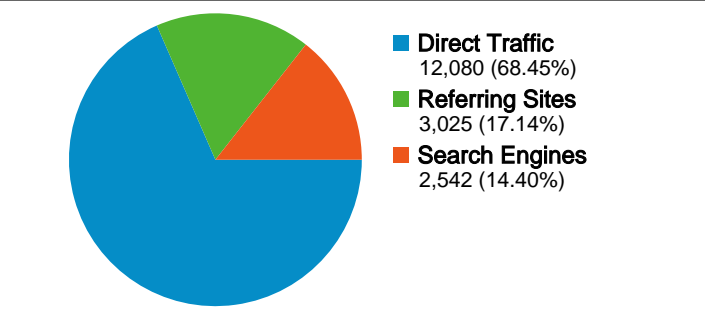

Traffic Sources Overview

Content Overview

Pages	Pageviews	% Pageviews
/forum/	20,699	13.79%
/forum/forumdisplay.php?f=3	18,419	12.27%
/forum/index.php	11,712	7.80%
/forum/forumdisplay.php?f=6	10,449	6.96%
/	4,505	3.00%