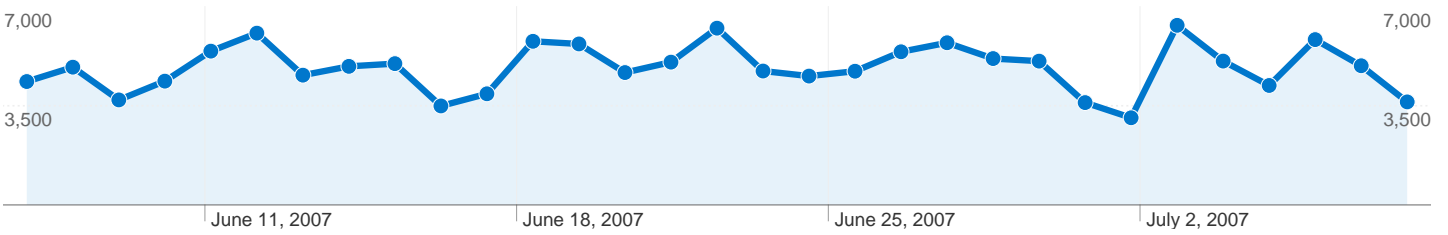

Site Usage

17,647 Visits

150,130 Pageviews

8.51 Pages/Visit

00:06:40 Avg. Time on Site

20.21% Bounce Rate

20.96% % New Visits

Visitors Overview

4,161 people visited this site

-  **17,647** Visits
-  **4,161** Absolute Unique Visitors
-  **150,130** Pageviews
-  **8.51** Average Pageviews
-  **00:06:40** Time on Site
-  **20.21%** Bounce Rate
-  **20.96%** New Visits

All traffic sources sent a total of 17,647 visits

-  **68.45% Direct Traffic**
-  **17.14% Referring Sites**
-  **14.40% Search Engines**

Top Traffic Sources

Sources	Visits	% visits	Keywords	Visits	% visits
(direct) ((none))	12,080	68.45%	lvfbbody	239	9.40%
google (organic)	1,634	9.26%	drag radials las vegas	87	3.42%
lvfbbody.com (referral)	878	4.98%	stealthbody2k1	85	3.34%
yahoo (organic)	720	4.08%	lv fbbody	70	2.75%
mbworld.org (referral)	190	1.08%	lonegunman cardomain	67	2.64%

17,647 visits came from 6 continents

Site Usage

Visits		Pages/Visit		Avg. Time on Site		% New Visits		Bounce Rate	
17,647		8.51		00:06:40		20.96%		20.21%	
100.00%		8.51 (0.00%)		00:06:40 (0.00%)		20.96% (0.00%)		20.21% (0.00%)	
Continent	Visits	Pages/Visit	Avg. Time on Site	% New Visits	Bounce Rate				
Americas	17,263	8.65	00:06:48	19.56%	19.06%				
Europe	213	1.61	00:00:45	90.61%	72.77%				
Asia	112	2.68	00:01:08	70.54%	74.11%				
Oceania	37	1.84	00:00:57	94.59%	64.86%				
Africa	17	1.35	00:00:41	76.47%	64.71%				
(not set)	5	2.40	00:00:24	40.00%	60.00%				