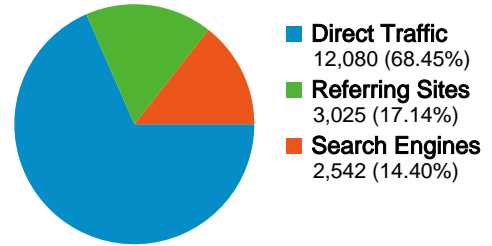

Site Usage

17,647 Visits

150,130 Pageviews

8.51 Pages/Visit

00:06:40 Avg. Time on Site

20.21% Bounce Rate

20.96% % New Visits

Visitors Overview

4,161 people visited this site

-  **17,647** Visits
-  **4,161** Absolute Unique Visitors
-  **150,130** Pageviews
-  **8.51** Average Pageviews
-  **00:06:40** Time on Site
-  **20.21%** Bounce Rate
-  **20.96%** New Visits

All traffic sources sent a total of 17,647 visits

-  **68.45% Direct Traffic**
-  **17.14% Referring Sites**
-  **14.40% Search Engines**

Top Traffic Sources

Sources	Visits	% visits	Keywords	Visits	% visits
(direct) ((none))	12,080	68.45%	lvfbbody	239	9.40%
google (organic)	1,634	9.26%	drag radials las vegas	87	3.42%
lvfbbody.com (referral)	878	4.98%	stealthbody2k1	85	3.34%
yahoo (organic)	720	4.08%	lv fbbody	70	2.75%
mbworld.org (referral)	190	1.08%	lonegunman cardomain	67	2.64%

17,647 visits came from 6 continents

Site Usage

Visits		Pages/Visit		Avg. Time on Site		% New Visits		Bounce Rate	
17,647		8.51		00:06:40		20.96%		20.21%	
100.00%		8.51 (0.00%)		00:06:40 (0.00%)		20.96% (0.00%)		20.21% (0.00%)	
Continent	Visits	Pages/Visit	Avg. Time on Site	% New Visits	Bounce Rate				
Americas	17,263	8.65	00:06:48	19.56%	19.06%				
Europe	213	1.61	00:00:45	90.61%	72.77%				
Asia	112	2.68	00:01:08	70.54%	74.11%				
Oceania	37	1.84	00:00:57	94.59%	64.86%				
Africa	17	1.35	00:00:41	76.47%	64.71%				
(not set)	5	2.40	00:00:24	40.00%	60.00%				