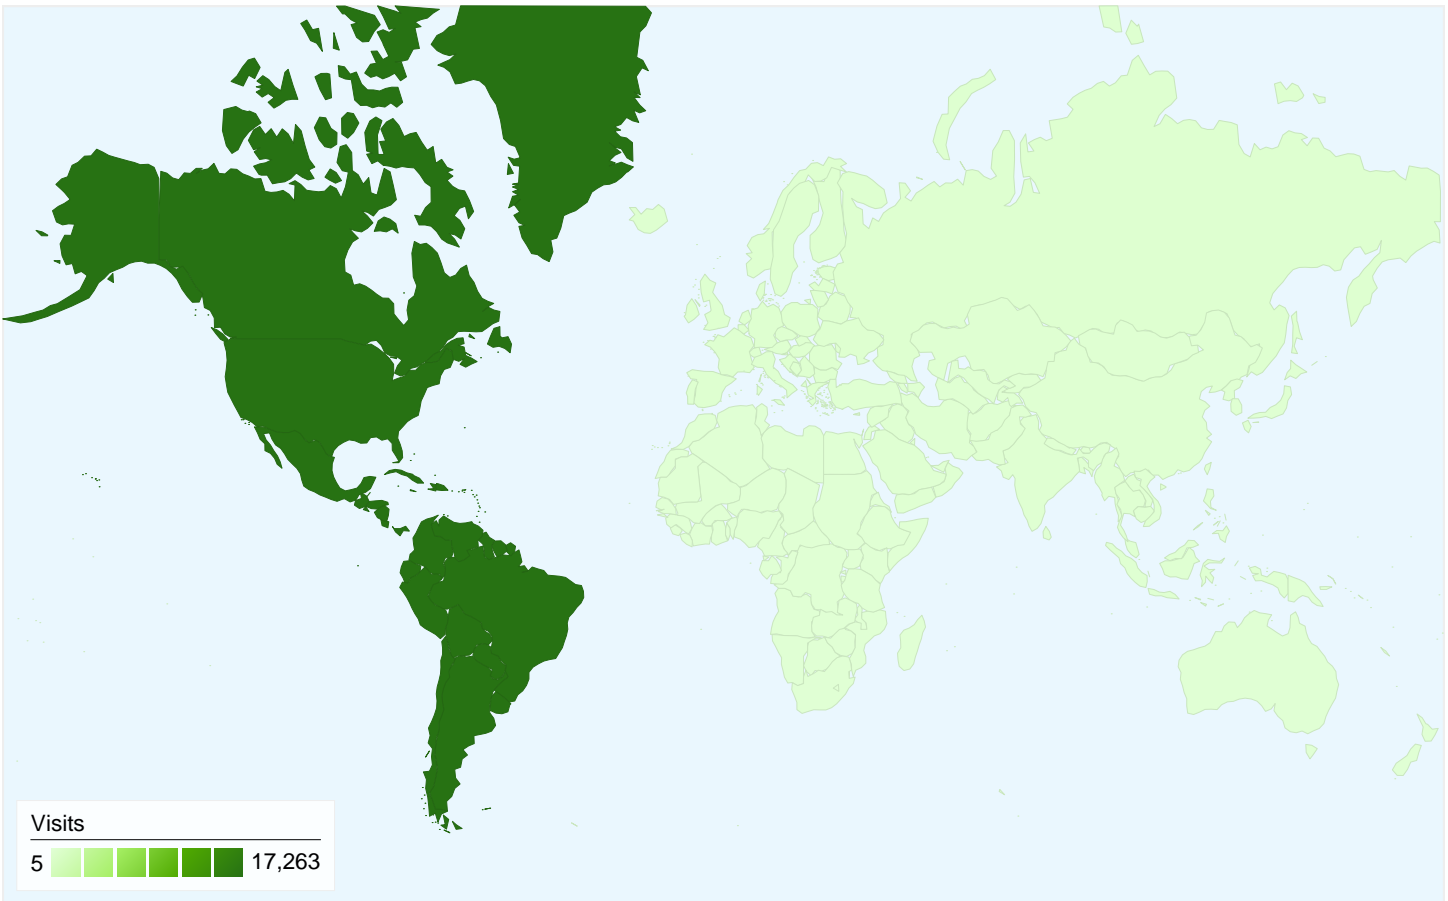

4,161 people visited this site

-  **17,647** Visits
-  **4,161** Absolute Unique Visitors
-  **150,130** Pageviews
-  **8.51** Average Pageviews
-  **00:06:40** Time on Site
-  **20.21%** Bounce Rate
-  **20.96%** New Visits

All traffic sources sent a total of 17,647 visits

-  **68.45% Direct Traffic**
-  **17.14% Referring Sites**
-  **14.40% Search Engines**

Top Traffic Sources

Sources	Visits	% visits	Keywords	Visits	% visits
(direct) ((none))	12,080	68.45%	lvfbbody	239	9.40%
google (organic)	1,634	9.26%	drag radials las vegas	87	3.42%
lvfbbody.com (referral)	878	4.98%	stealthbody2k1	85	3.34%
yahoo (organic)	720	4.08%	lv fbbody	70	2.75%
mbworld.org (referral)	190	1.08%	lonegunman cardomain	67	2.64%

17,647 visits came from 6 continents

Site Usage

Visits		Pages/Visit		Avg. Time on Site		% New Visits		Bounce Rate	
17,647		8.51		00:06:40		20.96%		20.21%	
100.00%		8.51 (0.00%)		00:06:40 (0.00%)		20.96% (0.00%)		20.21% (0.00%)	
Continent	Visits	Pages/Visit	Avg. Time on Site	% New Visits	Bounce Rate				
Americas	17,263	8.65	00:06:48	19.56%	19.06%				
Europe	213	1.61	00:00:45	90.61%	72.77%				
Asia	112	2.68	00:01:08	70.54%	74.11%				
Oceania	37	1.84	00:00:57	94.59%	64.86%				
Africa	17	1.35	00:00:41	76.47%	64.71%				
(not set)	5	2.40	00:00:24	40.00%	60.00%				